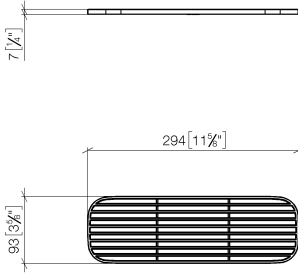

Grid element - Matte Black

82 482 970

- high-quality plastic grid elements
- plastic grid elements

NOTE: Grid elements must be ordered separately.

	Matte Black	82 482 970-33
	Creamy White	82 482 970-51
	Light Grey	82 482 970-52
	Taupe	82 482 970-53

Grid element - Matte Black

82 482 970

mm [inches]

Grid element - Matte Black

82 482 970